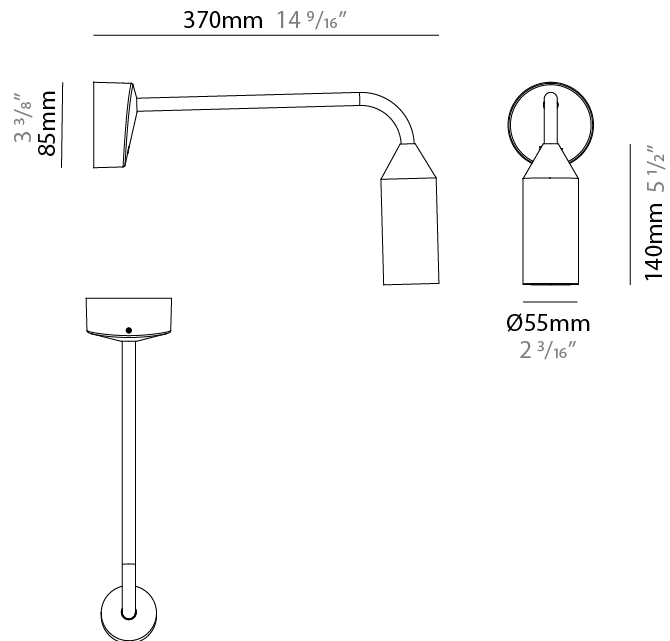

E9W500-

base number   Finish
Options

1. To build a product code in our configurator select the specify button on the base model # product page
2. To build a manual product code on this datasheet choose from the options listed below in blue font and add the suffix to the base model #

GENERAL

Series: Flamingo
Brand: Platek
Division: Exterior
Mounting Type: Surface
Mounting Location: Wall
Subcategory: Downlight

PHYSICAL

Shape: Abstract
Diameter (mm): 55
Diameter (in): 2 3/16
Height (mm): 800
Height (in): 31 1/2
Extension (mm): 370
Extension (in): 14 9/16
Light Distribution: Direct
Weight (kg): 1
Weight (lbs): 2.2
Screws: No visible screws
Diffuser: Frosted Methacrylate - 2mm
Fixture Finish: [BLK](#) / [WHI](#) / [COR](#)
Fixture Material: Aluminum
Upon Request: Finishes - Anthracite, Bronze

ELECTRICAL

Lamp Type: LED
Input Wattage (W): 9
Total Output Wattage (W): 7.5
Dimming: Non-Dimmable / 0-10V Dimming
Driver Included: No
Driver Location: Remote
Driver Type: Constant Voltage - Universal
Driver Class: Class 2
Input Voltage (V): 120 - 277
Constant Voltage (V): 24

LED

Number of LEDs: 1
Color Temperature (°K): 3000
Max. Delivered Lumen (lm): 385
Nominal Lumen (lm): 705
CRI: >80 CRI
Lamp Life (hrs): 60000

OPTICAL

Optic°: 76
Beam Angle: Diffused

RATINGS AND CERTIFICATIONS

Certified By: Certified for North American Standards
IP rating: IP65
IK Rating: IK06
Bug Rating: B0 U0 G0
Upon Request: Higher Maximum Ambient Temperature